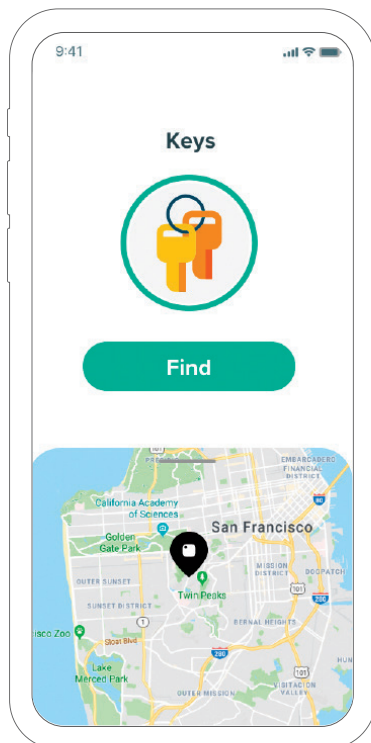

tile

MATE

📶 200 ft | 60 m 🔋 Replaceable battery

Versatile finder for everyday things

The updated Tile Mate is our everyday Bluetooth tracker; ideal for individuals and families who want a cost-effective and easily-attachable visual reminder when tracking multiple items.

Versatile

No-fuss way to keep track of your stuff. Now with a longer 200 ft. range so it's easier than ever.

Family-friendly

Affordable so you can put them on everything.

Everyday

Add them to your favorites so everyone knows they're findable.

Replaceable Battery

Mate uses a replaceable CR1632 battery which runs for a year with no upkeep, and then is easy to replace yourself.

How It Works

Get started

Download the Tile app and follow the simple in-app instructions to activate your Tile.

Ring your things

Use the Tile app to ring your Tile if nearby, or see its location on a map if far away.

Find your phone

Double press the Tile button on your Tile to make your phone ring even when it's on silent.