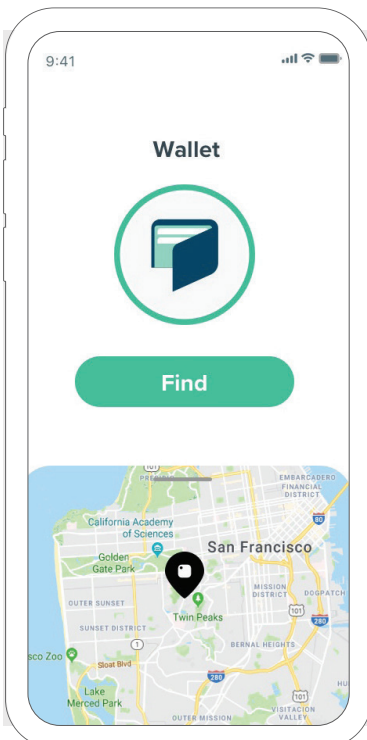

tile

SLIM

📶 200 ft | 60 m 🔋 3-year battery

Sleek finder for narrow spaces

The new low-profile Slim was redesigned to fit perfectly in your wallet. Now with a longer 200 ft range and louder ring.

Thin

As thick as just two credit cards so it easily slips into narrow spaces.

Long Life

The 3-year battery provides long-term convenience.

Discreet

Slim slides into hidden spots or has an unobtrusive low-profile to lay flat on your devices.

How It Works

Get started

Download the Tile app and follow the simple in-app instructions to activate your Tile.

Ring your things

Use the Tile app to ring your Tile if nearby, or see its location on a map if far away.

Find your phone

Double press the Tile button on your Tile to make your phone ring even when it's on silent.