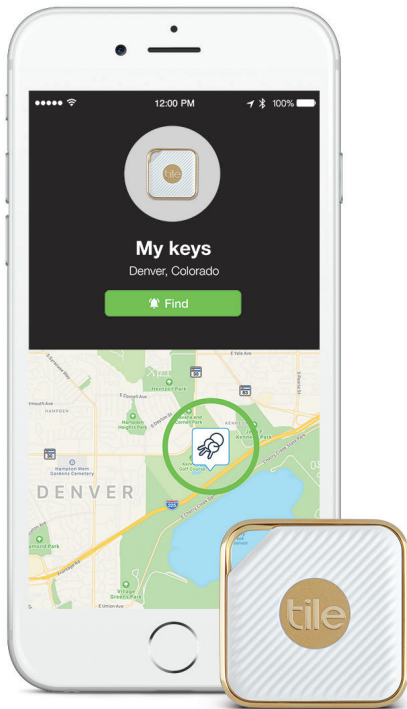

### Ring it. Find it.

Tile Style has a **200 ft. range** — that's **2X** our current Tiles. Plus, it's **2X louder** than ever, making it easy to find when it's nearby.

### See it on a map

The Tile app remembers when and where you left something behind.