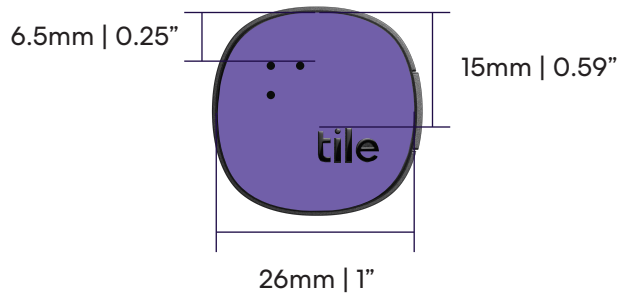

New Tile Sticker

Print Areas

Product Dimensions:

Length: 27mm | 1 inch

Width: 27mm | 1 inch

Depth: 7.8mm | 0.3 inches

Product Dimensions:

Printable areas in purple ■

FRONT

Note: Full Canvas printing costs extra.
Please request an updated quote.