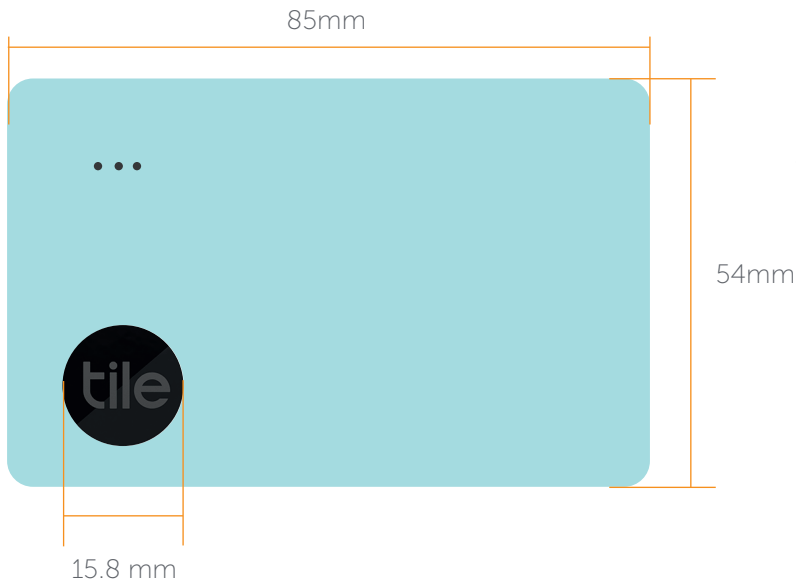

Tile Slim

Product Dimensions: 85mm x 54mm

Product Dimensions: 3.3" x 2.1"

Printable areas in blue

FRONT

Note: Full Canvas printing costs extra.
Please request an updated quote.