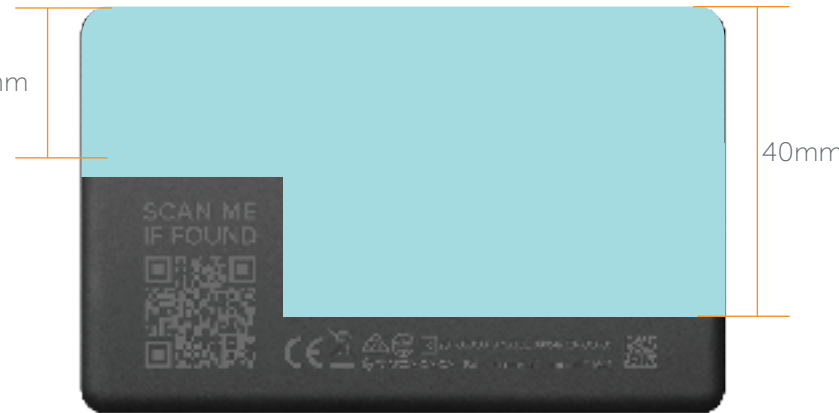

BACK

Note: Reverse printing costs extra.
Please request an updated quote.