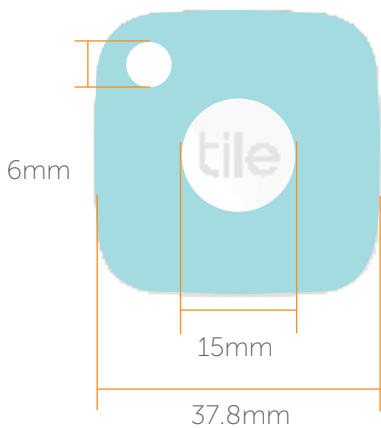

Tile Mate x 2

Product Dimensions: 37.8mm x 37.8mm

Product Dimensions: 1.4" x 1.4"

Printable areas in blue ■

FRONT

Note: Full Canvas printing costs extra.
Please request an updated quote.