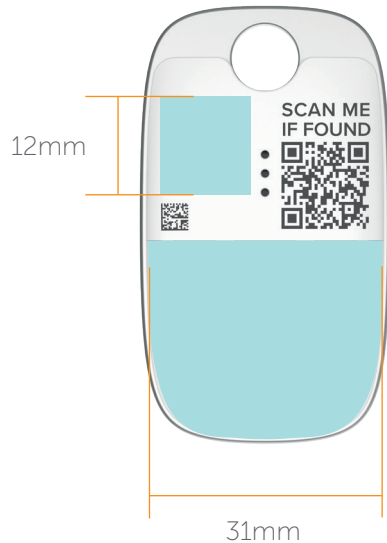

Tile Pro White

Product Dimensions: 37.8mm x 37.8mm

Product Dimensions: 1.4" x 1.4"

Printable areas in blue ■

FRONT

Note: Full Canvas printing costs extra.
Please request an updated quote.

BACK

Note: Reverse printing costs extra.
Please request an updated quote.

Place artwork here

Tile Slim

Product Dimensions: 85mm x 54mm

Product Dimensions: 3.3" x 2.1"

Printable areas in blue ■

FRONT

Note: Full Canvas printing costs extra.
Please request an updated quote.

BACK