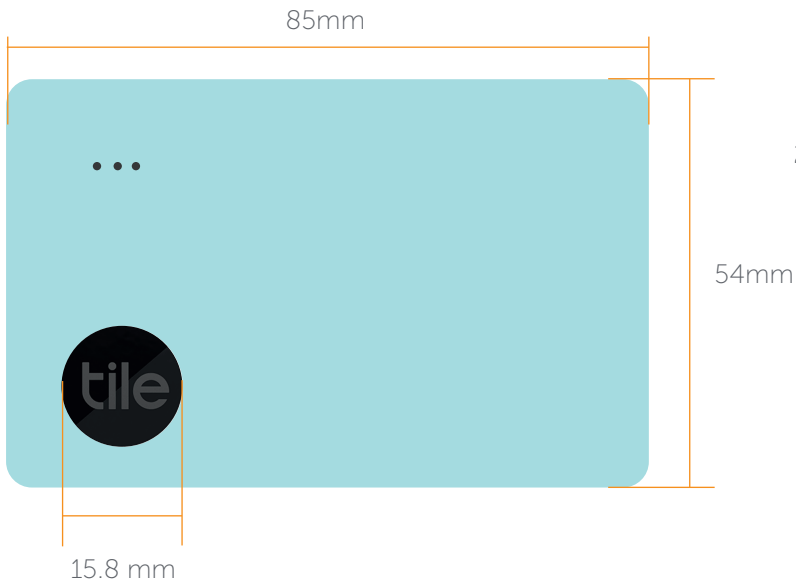

Tile Pro White

Product Dimensions: 37.8mm x 37.8mm

Product Dimensions: 1.4" x 1.4"

Printable areas in blue ■

FRONT

Note: Full Canvas printing costs extra.
Please request an updated quote.

BACK

Note: Reverse printing costs extra.
Please request an updated quote.

Place artwork here

Tile Slim

Product Dimensions: 85mm x 54mm

Product Dimensions: 3.3" x 2.1"

Printable areas in blue ■

FRONT

Note: Full Canvas printing costs extra.
Please request an updated quote.

BACK