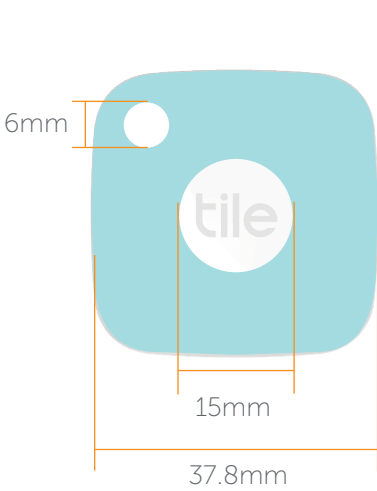

## Tile Mate

Product Dimensions: 37.8mm x 37.8mm

Product Dimensions: 1.4" x 1.4"

Printable areas in blue ■

### FRONT

Note: Full Canvas printing costs extra.  
Please request an updated quote.

## Tile Slim

Product Dimensions: 85mm x 54mm

Product Dimensions: 3.3" x 2.1"

Printable areas in blue 