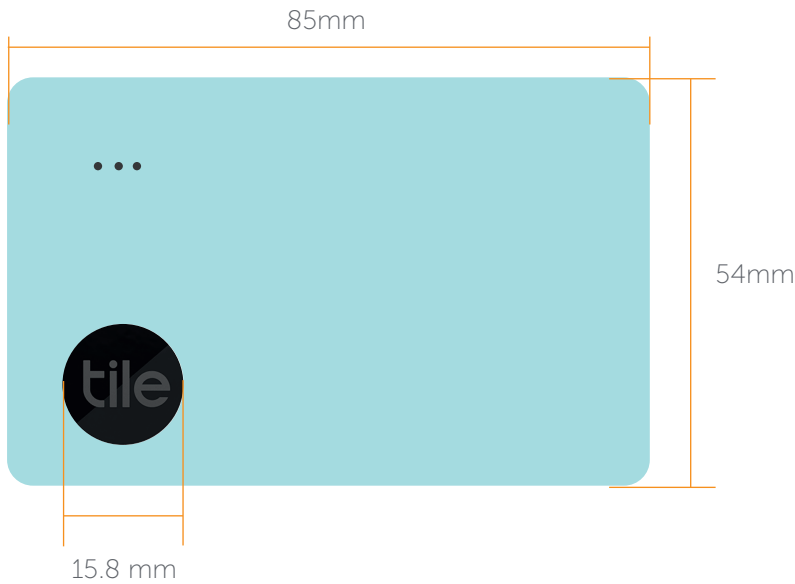

Tile Mate

Product Dimensions: 37.8mm x 37.8mm

Product Dimensions: 1.4" x 1.4"

Printable areas in blue ■

FRONT

Note: Full Canvas printing costs extra.
Please request an updated quote.

BACK

Note: Reverse printing costs extra.
Please request an updated quote.

Place artwork here

Tile Slim

Product Dimensions: 85mm x 54mm

Product Dimensions: 3.3" x 2.1"

Printable areas in blue ■

FRONT

Note: Full Canvas printing costs extra.
Please request an updated quote.

BACK