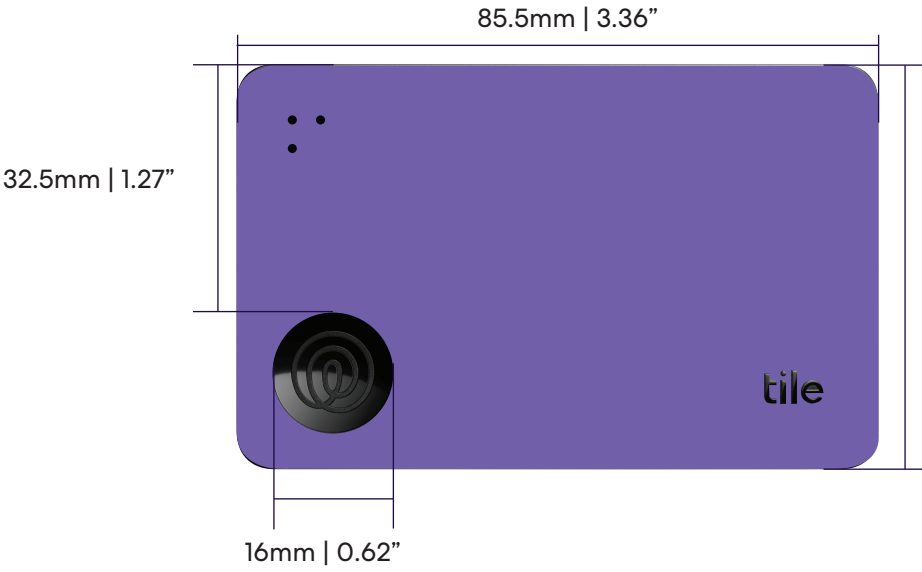

New Tile Slim

Print Areas

Product Dimensions:
Length: 53.8mm | 2.1 inches
Width: 85.5mm | 3.3 inches
Depth: 2.5mm | 0.1 inches
Product Dimensions:
Printable areas in purple ■

FRONT

Note: Full Canvas printing costs extra.
Please request an updated quote.