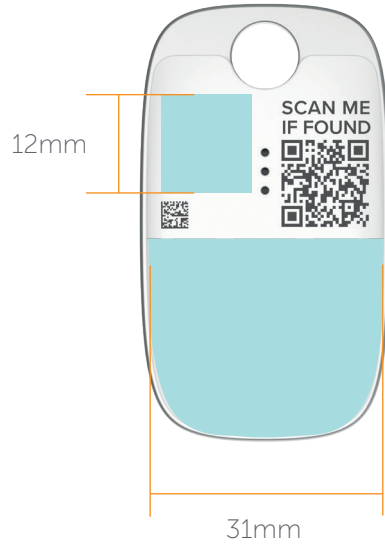

## Tile Sticker

Product Dimensions: 27mm x 27mm

Printable areas in blue ■

## Tile Pro x 2

Product Dimensions: 37.8mm x 37.8mm

Product Dimensions: 1.4" x 1.4"

Printable areas in blue ■

### FRONT

Note: Full Canvas printing costs extra.  
Please request an updated quote.

Place artwork here

Place artwork here

## Tile Slim

Product Dimensions: 85mm x 54mm

Product Dimensions: 3.3" x 2.1"

Printable areas in blue 