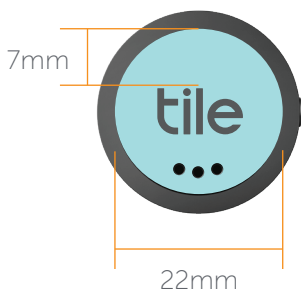

Tile Sticker

Product Dimensions: 27mm x 27mm

Printable areas in blue ■

FRONT

Note: Full Canvas printing costs extra.
Please request an updated quote.