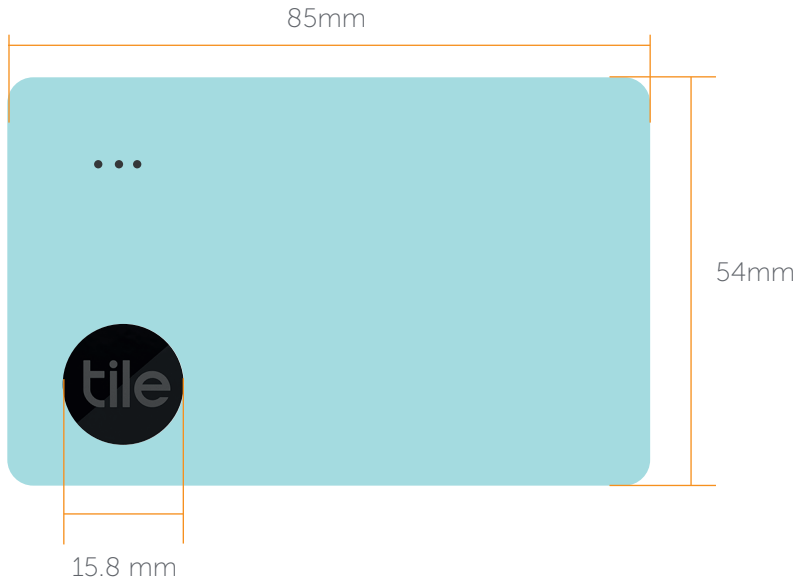

Tile Slim

Product Dimensions: 85mm x 54mm

Product Dimensions: 3.3" x 2.1"

Printable areas in blue

FRONT

Note: Full Canvas printing costs extra.
Please request an updated quote.